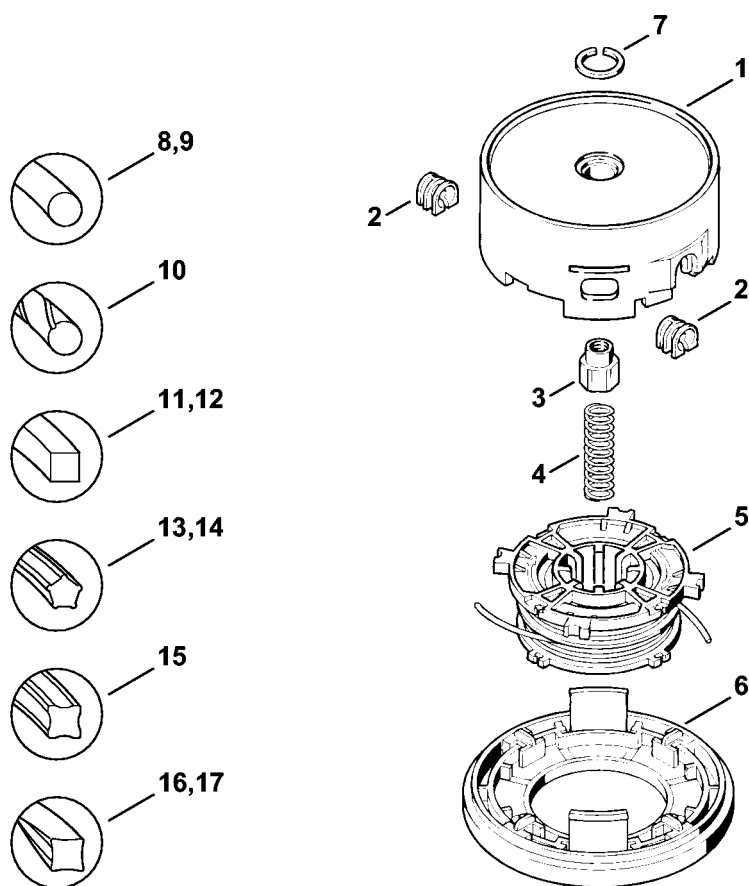

Mowing head AutoCut 40-2

4003-GET-0002-A0